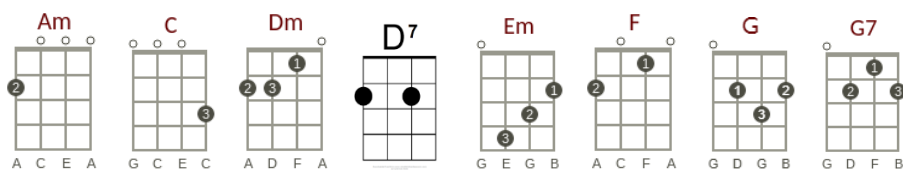

A Holly Jolly Christmas

(Johnny Marks)

Key: C

Time: 4/4

Intro: **[G7]³** **[C] // [G7] //**

Have a **[C]** Holly, Jolly Christmas
It's the best time of the **[G7]** year.
I don't know if there'll be snow,
But have a cup of **[C]** cheer. / **[G7] //**

Have a **[C]** Holly, Jolly Christmas
And when you walk down the **[G7]** street..
Say hello, to friends you know,
And everyone you **[C]** meet.

[F] Oh, ho, the **[Em]** mistletoe, **[F]** hung where you can **[C]** see.
[Dm] Somebody **[Am]** waits for you, **[D7]** kiss her **[Am]** once **[D7]** for **[G]** me

Have a **[C]** Holly, Jolly Christmas
It's the best time of the **[G7]** year.
I don't know if there'll be snow,
But have a cup of **[C]** cheer. / **[G7] //**

Have a **[C]** Holly, Jolly Christmas
And in case you didn't **[G7]** hear,
Oh, by golly, have a **[C]** Holly, **[Am]** Jolly
[D7] Christmas **[G7]** this **[C]** year.

[F] Oh, ho, the **[Em]** mistletoe, **[F]** hung where you can **[C]** see.
[Dm] Somebody **[Am]** waits for you, **[D7]** kiss her **[Am]** once **[D7]** for **[G]** me

Have a **[C]** Holly, Jolly Christmas
And in case you didn't **[G7]** hear,
Oh, by golly, have a **[C]** Holly, **[Am]** Jolly
[D7] Christmas **[G7]** this **[C]** year.