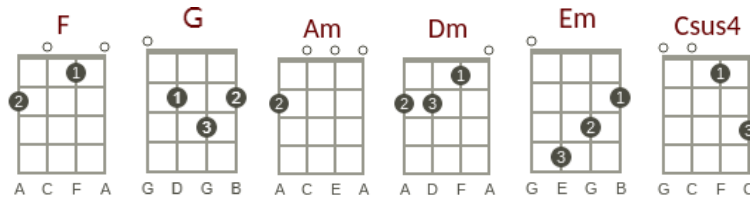

ANNIE'S SONG

John Denver

3/4 Strum D Du Du. or 3/4 Pick Key C

Intro: [C] [Csus4] [C] [Csus4] [C] [Csus4] [C]

You [C] fill up my [F] sen[G]ses [Am],
Like a [F] night in the [C] forest [Em] [Am]
Like a [G] mountain in [F] spring[G]time [Dm],
Like a [F] walk in the [G] rain [G] [G7]
Like a [G7] storm in the [F] des[G]ert [Am],
Like a [F] sleepy blue [C] ocean [Em] [Am]
You [G] fill up my [F] sen[G]ses [Dm],
Come [G7] fill me a[C]gain [C] [F] [C]

[C] Come let me [F] love [G] you [Am],
Let me [F] give my life [C] to you [Em] [Am]
Let me [G] drown in your [F] laugh[G]ter [Dm]
Let me [F] die in your [G] arms [G] [G7]
Let me [G7] lay down be[F]side [G] you [Am]
Let me al[F]ways be [C] with you [Em] [Am]
[G] Come let me [F] love [G] you [Dm]
Come [G7] love me a[C]gain [C] [F] [C]

You [C] fill up my [F] sen[G]ses [Am],
Like a [F] night in the [C] forest [Em] [Am]
Like a [G] mountain in [F] spring[G]time [Dm],
Like a [F] walk in the [G] rain [G] [G7]
Like a [G7] storm in the [F] des[G]ert [Am],
Let me [F] give my life [C] to you [Em] [Am]
[G] Come let me [F] love [G] you [Dm]
Come [G7] love me a[C]gain [C] [F] [C]

You [C] fill up my [F] sen[G]ses [Am],
Like a [F] night in the [C] forest [Em] [Am]
Like a [G] mountain in [F] spring[G]time [Dm]
Like a [F] walk in the [G] rain [G7]
Like a [G7] storm in the [F] des[G]ert [Am],
Like a [F] sleepy blue [C] ocean [Em] [Am]
You [G] fill up my [F] sen[G]ses [Dm]
Come [G7] fill me a[C]gain [Csus4] [C] [Csus4] [C] [Csus4] [C] [C!]