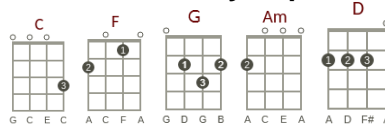

All Around my Hat (Traditional)

Artists: Steeleye Span

Key C 4/4 strum lively

Intro (single strums – pick up rhythm on last C)

[C] All a-[G]round my [C] hat, I will wear the green [G] willow,
And [C] all a-[G]round my [C] hat, for a twelve-month [D] and a [G] day.
And if [G] anyone should [C] ask me
the [F] reason why I'm [Am!] wear[Am!]in' [Am!] it,
It's [C] all [G] for my [C] true love who's far, [G] far, a-[C]way [G]

[C] Fare thee [G] well cold [C] winter, and fare thee well cold [G] frost.
For [C] nothing [G] have I[C] gained, but my own true [D] love I've [G] lost.
I'll [G] sing and I'll be [C] merry, when [F]occasion [Am!] I [Am!] do [Am!] see
[NC] He's a [C] false de-[G]luded [C] young man, let him go, [G] fare well [C] he

[G] And [C!] All a-[G!]round my [C] hat, I will wear the green [G] willow,
And [C!] all a-[G!]round my [C] hat, for a twelve-month [D] and a [G] day. And if
[G] anyone should [C] ask me
the [F] reason why I'm [Am!] wear[Am!] in' [Am!] it,
[NC] It's [C] all [G] for my [C] true love who's far, [G] far, a-[C]way

It's a [C] quarter [G] pound of [C] reason and a half a pound of [G] sense
A [C] small [G] sprig of [C] time and as much of [D] pru-[G]dence
You [G] mix them all to-[C]gether and [F] you will [Am!] plain [Am!]ly [Am!]see
[NC] He's a [C] false de-[G]luded [C] young man, let him go, [G] fare well [C] he