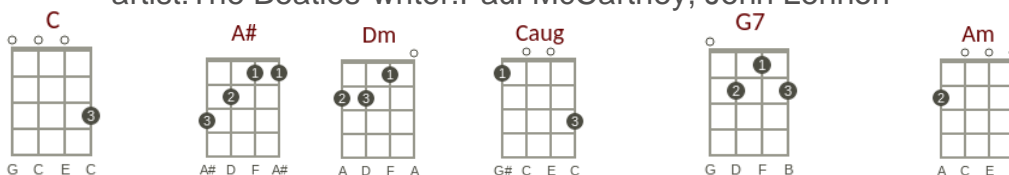

# All My Loving

artist: The Beatles writer: Paul McCartney, John Lennon

Bb=A#

4/4 Strum D Du D uDu

[NC] Close your [Dm] eyes and I'll [G7] kiss you –  
 To-[C]morrow I'll [Am] miss you  
 Re-[F]member I'll [Dm] always be [Bb] true (ooh ooh [G7] ooh) –  
 And then [Dm] while I'm a-[G7]way,  
 I'll write [C] home every [Am] day  
 And I'll [F] send all my [G7] loving to [C] you. . . [C!] (PAUSE)