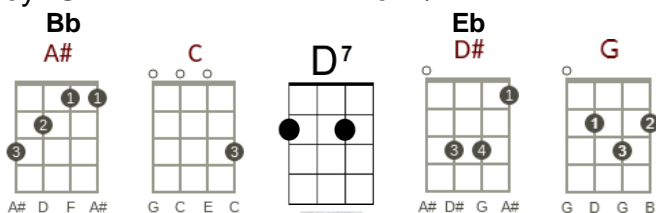

Amarillo

(Neil Sedaka & H.Greenfield)

Key: G

Time: 4/4

Artist: Tony Christie

(Strum D DuDuDu)

Intro: [G] [G]

[G] Sha la la la [C] la la la la [C!] [G!] [G] Sha la la la [D7] la la la la [D7!] [C!]
[C] Sha la la la [G] la la la la [D7] and Marie who [G] waits for me. [G]

[G] When the day is [C] dawning [G] on a Texas [D7] Sunday morning
[G] How I long to [C] be there. [G] With Marie who's [D7] waiting for me there
[Eb] Every lonely [Bb] city, [Eb] where I hang my [Bb] hat
[Eb] Ain't as half as [Bb] pretty as [D7] where my baby's at

[G] Is this the way to [C] Amarillo
[G] Every night I've been [D7] huggin' my pillow
[G] Dreaming dreams of [C] Amarillo
[G] And sweet Ma-[D7]rie who [G] waits for me
[G] Show me the way to [C] Amarillo [G] I've been weepin' [D7] like a willow
[G] Crying over [C] Amarillo [G] And sweet Ma-[D7]rie who [G] waits for me

[G] Sha la la la [C] la la la la [C!] [G!] [G] Sha la la la [D7] la la la la [D7!] [C!]
[C] Sha la la la [G] la la la la [D7] and Marie who [G] waits for me

[G] There's a church-bell [C] ringing
[G] Hear the song of [D7] joy that it's singing
[G] For the sweet Ma-[C]ria, [G] and the guy who's [D7] coming to see her
[Eb] Just beyond the [Bb] highway [Eb] there's an open [Bb] plain
[Eb] And it keeps me [Bb] going [D7] through the wind and rain