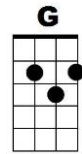

BEATLES MEDLEY

Intro: [Em] [G+5] [G] [Em] [G+5] [G]

{NC} Close your [Am] eyes and I'll [D7] kiss you

To-[G]morrow I'll [Em] miss you

Re-[C] member I'll [Am] always be [F] true [D7] (ooh ooh ooh)

And then [Am] while I'm a-[D7]way I'll write [G] home ev'ry [Em] day

And I'll [C] send all my [D7] loving to [G] you.

I'll pre-[Am]tend that I'm [D7] kissing

The [G] lips that I'm [Em] missing

And [C] hope that my [Am] dreams will come [F] true [D7]

And then [Am] while I'm [D7] away I'll write [G] home ev'ry [Em]

day

And I'll [C] send all my [D7] loving to [G] you. [PAUSE 4]

All my [Em] loving [Gaug] I will send to [G] you

All my [Em] loving [Gaug] darling I'll be [G] true.

Close your [Am] eyes and I'll [D7] kiss you

All my [Em] loving [Gaug] I will send to [G] you

All my [Em] loving [Gaug] darling I'll be [G] true. [PAUSE 4]

[C] [Csus4] [C] [D7] [D7/G] [D7] [F] [F/G] [F] [C] !2

[C] Ooh I need your [D7] love babe, [F] guess you know it's [C] true