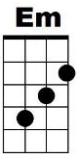

BEATLES MEDLEY

Intro: [Em] [G+5] [G] [Em] [G+5] [G]

{NC} Close your [Am] eyes and I'll [D7] kiss you

To-[G]morrow I'll [Em] miss you

Re-[C] member I'll [Am] always be [F] true [D7] (ooh ooh ooh)

And then [Am] while I'm a-[D7]way I'll write [G] home ev'ry [Em] day

And I'll [C] send all my [D7] loving to [G] you.

I'll pre-[Am]tend that I'm [D7] kissing

The [G] lips that I'm [Em] missing

And [C] hope that my [Am] dreams will come [F] true [D7]

And then [Am] while I'm [D7] away I'll write [G] home ev'ry [Em]

Hope you need my [D7] love babe, [F] just like I need [C] you.

[Am] Hold me, [F] love me, [Am] hold me, [D7] love me.

[C] Ain't got nothing but [D7] love babe, [F] eight days a [C] week.

! Single strike

[C] Love you ev'ry [D7] day girl, [F] always on my [C] mind.
One thing I can [D7] say girl, [F] love you all the [C] time.

[C] Ooh I need your [D7] love babe, [F] guess you know it's [C] true
Hope you need my [D7] love babe, [F] just like I need [C] you.

[Am] Hold me, [F] love me, [Am] hold me, [D7] love me.
[C] Ain't got nothing but [D7] love babe, [F] eight days a [C] week.