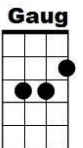

BEATLES MEDLEY

Intro: [Em] [G+5] [G] [Em] [G+5] [G]

{NC} Close your [Am] eyes and I'll [D7] kiss you

To-[G]morrow I'll [Em] miss you

Re-[C] member I'll [Am] always be [F] true [D7] (ooh ooh ooh)

And then [Am] while I'm a-[D7]way I'll write [G] home ev'ry [Em] day

day

And I'll [C] send all my [D7] loving to [G] you. [PAUSE 4]

All my [Em] loving [Gaug] I will send to [G] you

All my [Em] loving [Gaug] darling I'll be [G] true.

Close your [Am] eyes and I'll [D7] kiss you

To-[G]morrow I'll [Em] miss you

Re-[C] member I'll [Am] always be [F] true [D7] (ooh ooh ooh)

And then [Am] while I'm a-[D7]way I'll write [G] home ev'ry [Em] day

And I'll [C] send all my [D7] loving to [G] you. [PAUSE 4]

All my [Em] loving [Gaug] I will send to [G] you

All my [Em] loving [Gaug] darling I'll be [G] true. [PAUSE 4]

[C] [Csus4] [C] [D7] [D7/G] [D7] [F] [F/G] [F] [C] !2

[C] Ooh I need your [D7] love babe, [F] guess you know it's [C] true