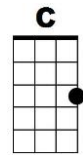

BEATLES MEDLEY

Intro: [Em] [G+5] [G] [Em] [G+5] [G]

{NC} Close your [Am] eyes and I'll [D7] kiss you

To-[G]morrow I'll [Em] miss you

Re-[C] member I'll [Am] always be [F] true [D7] (ooh ooh ooh)

And then [Am] while I'm a-[D7]way I'll write [G] home ev'ry [Em] day

And I'll [C] send all my [D7] loving to [G] you.

I'll pre-[Am]tend that I'm [D7] kissing

The [G] lips that I'm [Em] missing

And [C] hope that my [Am] dreams will come [F] true [D7]

And then [Am] while I'm [D7] away I'll write [G] home ev'ry [Em]

day

And I'll [C] send all my [D7] loving to [G] you. [PAUSE 4]

All my [Em] loving [Gaug] I will send to [G] you

All my [Em] loving [Gaug] darling I'll be [G] true.

Close your [Am] eyes and I'll [D7] kiss you