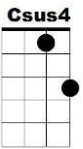

BEATLES MEDLEY

Intro: [Em] [G+5] [G] [Em] [G+5] [G]

{NC} Close your [Am] eyes and I'll [D7] kiss you

To-[G]morrow I'll [Em] miss you

Re-[C] member I'll [Am] always be [F] true [D7] (ooh ooh ooh)

And then [Am] while I'm a-[D7]way I'll write [G] home ev'ry [Em] day

And I'll [C] send all my [D7] loving to [G] you.

I'll pre-[Am]tend that I'm [D7] kissing

The [G] lips that I'm [Em] missing

And [C] hope that my [Am] dreams will come [F] true [D7]

And then [Am] while I'm [D7] away I'll write [G] home ev'ry [Em]

day

And I'll [C] send all my [D7] loving to [G] you. [PAUSE 4]

All my [Em] loving [Gaug] I will send to [G] you

All my [Em] loving [Gaug] darling I'll be [G] true.

Close your [Am] eyes and I'll [D7] kiss you

To-[G]morrow I'll [Em] miss you

Re-[C] member I'll [Am] always be [F] true [D7] (ooh ooh ooh)

And then [Am] while I'm a-[D7]way I'll write [G] home ev'ry [Em] day

And I'll [C] send all my [D7] loving to [G] you. [PAUSE 4]

All my [Em] loving [Gaug] I will send to [G] you

All my [Em] loving [Gaug] darling I'll be [G] true. [PAUSE 4]

[C] [Csus4] [C] [D7] [D7/G] [D7] [F] [F/G] [F] [C] !2

[C] Ooh I need your [D7] love babe, [F] guess you know it's [C] true

Hope you need my [D7] love babe, [F] just like I need [C] you.

[Am] Hold me, [F] love me, [Am] hold me, [D7] love me.

[C] Ain't got nothing but [D7] love babe, [F] eight days a [C] week.