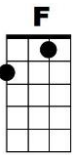

BEATLES MEDLEY

Intro: [Em] [G+5] [G] [Em] [G+5] [G]

{NC} Close your [Am] eyes and I'll [D7] kiss you

To-[G]morrow I'll [Em] miss you

Re-[C] member I'll [Am] always be [F] true [D7] (ooh ooh ooh)

And then [Am] while I'm a-[D7]way I'll write [G] home ev'ry [Em] day

And I'll [C] send all my [D7] loving to [G] you.

I'll pre-[Am]tend that I'm [D7] kissing

The [G] lips that I'm [Em] missing

And [C] hope that my [Am] dreams will come [F] true [D7]

And then [Am] while I'm [D7] away I'll write [G] home ev'ry [Em]

day

And I'll [C] send all my [D7] loving to [G] you. [PAUSE 4]

All my [Em] loving [Gaug] I will send to [G] you

All my [Em] loving [Gaug] darling I'll be [G] true.

Close your [Am] eyes and I'll [D7] kiss you