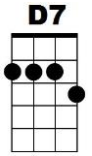

BEATLES MEDLEY

Intro: [Em] [G+5] [G] [Em] [G+5] [G]

{NC} Close your [Am] eyes and I'll [D7] kiss you

To-[G]morrow I'll [Em] miss you

Re-[C] member I'll [Am] always be [F] true [D7] (ooh ooh ooh)

And then [Am] while I'm a-[D7]way I'll write [G] home ev'ry [Em] day

And I'll [C] send all my [D7] loving to [G] you.

I'll pre-[Am]tend that I'm [D7] kissing

The [G] lips that I'm [Em] missing

And [C] hope that my [Am] dreams will come [F] true [D7]

And then [Am] while I'm [D7] away I'll write [G] home ev'ry [Em]

All my [Em] loving [Gaug] I will send to [G] you

All my [Em] loving [Gaug] darling I'll be [G] true. [PAUSE 4]

[C] [Csus4] [C] [D7] [D7/G] [D7] [F] [F/G] [F] [C] !2

[C] Ooh I need your [D7] love babe, [F] guess you know it's [C] true

[C] Ooh I need your [D7] love babe, [F] guess you know it's [C] true
Hope you need my [D7] love babe, [F] just like I need [C] you.

[Am] Hold me, [F] love me, [Am] hold me, [D7] love me.
[C] Ain't got nothing but [D7] love babe, [F] eight days a [C] week.