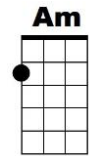

BEATLES MEDLEY

Intro: [Em] [G+5] [G] [Em] [G+5] [G]

{NC} Close your [Am] eyes and I'll [D7] kiss you

To-[G]morrow I'll [Em] miss you

Re-[C] member I'll [Am] always be [F] true [D7] (ooh ooh ooh)

And then [Am] while I'm a-[D7]way I'll write [G] home ev'ry [Em] day

And I'll [C] send all my [D7] loving to [G] you.

I'll pre-[Am]tend that I'm [D7] kissing

The [G] lips that I'm [Em] missing

And [C] hope that my [Am] dreams will come [F] true [D7]

And then [Am] while I'm [D7] away I'll write [G] home ev'ry [Em]

All my [Em] loving [Gaug] I will send to [G] you

All my [Em] loving [Gaug] darling I'll be [G] true. [PAUSE 4]

[C] [Csus4] [C] [D7] [D7/G] [D7] [F] [F/G] [F] [C] !2

[C] Ooh I need your [D7] love babe, [F] guess you know it's [C] true

[C] Ooh I need your [D7] love babe, [F] guess you know it's [C] true
Hope you need my [D7] love babe, [F] just like I need [C] you.

[Am] Hold me, [F] love me, [Am] hold me, [D7] love me.
[C] Ain't got nothing but [D7] love babe, [F] eight days a [C] week.