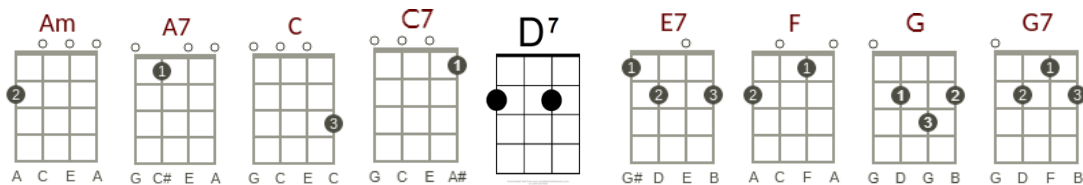

# Baby Face

(Harry Akst & Benny Davis)

Key: C

Time: 4/4

Artists: Many including Al Jolson  
Dean Martin & Little Richard

(Strum D DuDuDu)

**Intro:** [C]<sup>4</sup> [G]<sup>4</sup> [G7]<sup>2</sup> [C] [A7] [D7]<sup>2</sup> [G7]<sup>2</sup>  
[C]<sup>4</sup> [E7]<sup>2</sup> [Am] [C7] [F]<sup>2</sup> [C] [A7] [D7] [G7] [C]<sup>2</sup>

[C] Baby face, you've got the cutest little [G] baby face  
There's not another one could [G7] take your place,

[C] Baby [A7] face

[D7] My poor heart is jumpin',

[G7] You sure have started somethin'

[C] Baby face, I'm up in heaven when I'm

[E7] In your fond em-[Am]brace [C7]

I didn't [F] need a shove, 'cause I just [C] fell in [A7] love

With your [D7] pretty [G7] Baby [C] Face [C]

**Instrumental:** (with kazoo)

[C]<sup>4</sup> [G]<sup>4</sup> [G7]<sup>2</sup> [C] [A7] [D7]<sup>2</sup> [G7]<sup>2</sup>

[C]<sup>4</sup> [E7]<sup>2</sup> [Am] [C7] [F]<sup>2</sup> [C] [A7] [D7] [G7] [C]<sup>2</sup>

[C] Baby face, you've got the cutest little [G] baby face  
There's not another one could [G7] take your place,