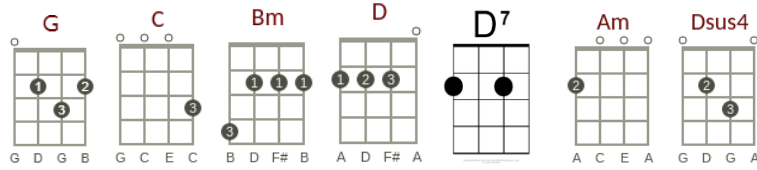

Both Sides Now

Artist: Joni Mitchell Writer: Joni Mitchell

Key: G. 4/4 Strum

Intro: [G] [Gsus4] [G] [Gsus4] [G] [Gsus4] [G] [D]

[G] Bows and flows of [C] angel [G] hair,
And ice cream [Bm] castles [C] in the [G] air,
And feather [C] canyons [Am] everywhere;
I've looked at clouds that [D]// way. [Dsus4]// [D]
But [G] now they [Am] only [C] block the [G] sun,
They rain and [Bm] snow on [C] every[G]one,
So many [C] things I [Am] would have done,
But clouds got in the [D] way.

I've [G] looked at clouds from [C] both sides [G] now,
From [C] up and [G] down, and [C] still some-[G]how
It's [Bm] cloud's ill[C]usions [G] I recall
I [C] really don't know [D] clouds [D7] [D] at [G] all. [Gsus4] [G] [D]

[G] Moons and Junes and [C] Ferris [G] wheels,
The dizzy [Bm] dancing [C] way you [G] feel
When every [C] fairy [Am] tale comes real;
I've looked at love that [D]// way. [Dsus4]// [D]
But [G] now it's [Am] just a[C]nother [G] show,
You leave them [Bm] laughing [C] when you [G] go,
And if you [C] care don't [Am] let them know, don't give yourself a-[D]way.

[G] Tears and fears and [C] feeling [G] proud,
To say "I [Bm] love you" [C] right out [G] loud;
Dreams and [C] schemes and [Am] circus crowds;
I've looked at life that [D]// way. [Dsus4]// [D]
But [G] now old [Am] friends are [C] acting [G] strange,
They shake their [Bm] heads; they [C] say I've [G] changed
But something's [C] lost and [Am] something's gained in living every [D] day