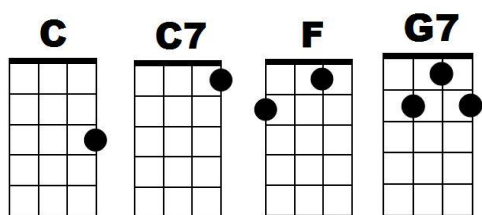

# Bring It On Home To Me

(Sam Cooke)

Intro: [C] [F] [C] [G7]

(Pick 4-3-2-1-2-3)

If you [C] ever, change your [G7] mind  
About [C] leavin', [C7] leavin' me be[F]hind  
Baby [C] bring it to me bring your sweet [G7] lovin'  
[G7] Bring it on home to [C] me yeah [F] yeah yeah [C] yeah yeah [G7] yeah

## Instrumental verse:

I'll give you [C] jewellery and money [G7] too  
That ain't [C] all, that ain't [C7] all I'll do for [F] you  
If you [C] bring it to me bring your sweet [G7] lovin'  
[G7] Bring it on home to [C] me yeah [F] yeah yeah [C] yeah yeah [G7] yeah

You know I'll [C] always, be your [G7] slave  
Till I'm [C] buried, [C7] buried in my [F] grave  
Oh honey [C] bring it to me bring your sweet [G7] lovin'  
[G7] Bring it on home to [C] me yeah [F] yeah yeah [C] yeah yeah [G7] yeah

I [C] tried, to treat you [G7] right  
But you [C] stayed out [C7] stayed out 'til [F] night  
But I forgive you [C] bring it to me bring your sweet [G7] lovin'  
[G7] Bring it on home to [C] me yeah [F] yeah yeah [C] yeah yeah [G7] yeah [C]  
Oh [C] bring it to me bring your sweet [G7] lovin'  
[G7] Bring it on home to [C] me (play the last chord 4-3-2-1 slowly)