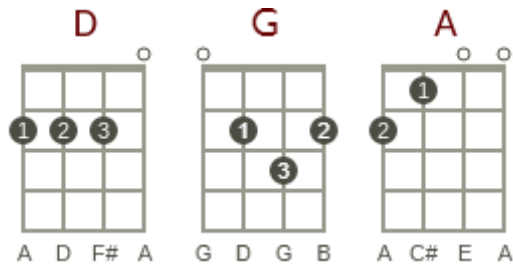

Colours (In D)

artist:Donovan writer:Donovan Leitch

4/4 Strum D Du Du Du

Intro: [D] [G] [G] [D] [G] [G] [D]

[D] Yellow is the colour of my true love's hair
In the [G] morning when we [D] rise
In the [G] morning when we [D] rise
That's the [A] time, that's the [G] time I love the [D] best

[D] Blue's the colour of the sky
In the [G] morning when we [D] rise
In the [G] morning when we [D] rise
That's the [A] time that's the [G] time I love the [D] best

[D] Green's the colour of the sparkling corn
In the [G] morning when we [D] rise
In the [G] morning when we [D] rise
That's the [A] time that's the [G] time I love the [D] best