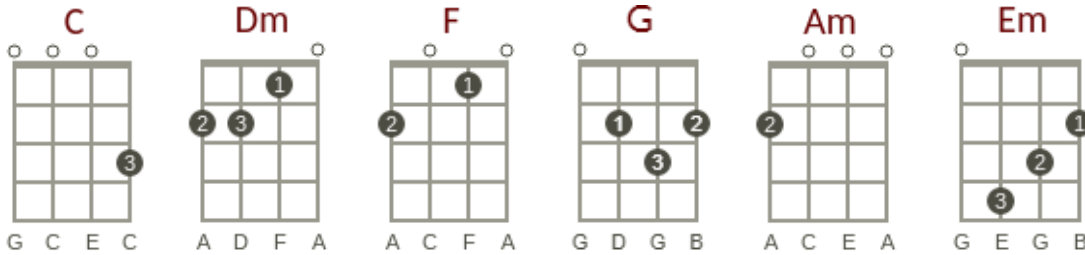

Come Up And See Me (Make Me Smile)

(Steve Harley)

(Strum D Du Du Du)

Intro: / [Dm] / [F] / [C] / [G] / [G!]

You've done it [F] all... you've [C] broken every [G] code [F]
And pulled the [C] rebel... to the [G] floor (ba ba ba ba ba ba) [G] (ba ba ba ba ba ba ba
ba) [G] (ba ba)///

Chorus:

[Dm] Come up and [F] see me... make me [C] smile [G]
[Dm] I'll do what you [F] want... running [C] wild [G] / [G!] (pause)

Instrumental:

[F]/// [Em]/// [F]/// [Am]///
[Em]/// [Em]/// [G]/// [G]///
[Dm]/// [F]/// [C]/// [G]///
[Dm]/// [F]/// [C]/// [G]/// [G!]