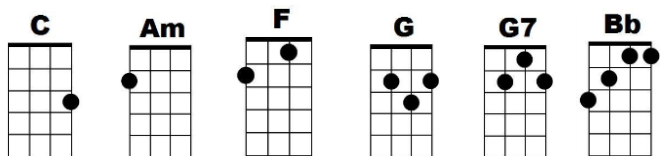

Country Roads John Denver

STRUMMING D D uudu D
Duudu

INTRO: Neil plays chorus
Style: slow soft dreamy

Intro then chorus

[C] Country roads take me [G] home
to the [Am] place I be[F]long
West Vir[C]ginia mountain [G] momma
Take me [F] home country [C] roads *(count 2,3,4,1) then into verse/bridge)*

VERSE 1

[C] Almost heaven [Am] West Virginia
[G] Blue Ridge mountains [F] Shenandoah [C] River *(count 2,3,4,1)¹*
[C] Life is old there [Am] older than the trees
[G] Younger than the mountains [F] growing like a [C] breeze *(Straight into chorus)*

CHORUS

VERSE 2

[C] All my memories [Am] gather round her
[G] miner's lady [F] Stranger to blue [C] water *(count 2,3,4,1)*
[C] Dark and dusty [Am] painted on the sky
[G] Misty taste of moonshine [F] tear drops in my [C] eyes *(straight into chorus)*

CHORUS

BRIDGE (with strumming)

[Am] I hear her [G] voice In the [C] mornin' hours she [C] calls me
The [F] radio re[C]minds me of my [G] home far a[G]way
And [Am] drivin' down the [Bb] road I get the [F] feelin'
That I [C] should have been home [G] yesterday yester[G7]day *(2,3,4,1 then into chorus)*