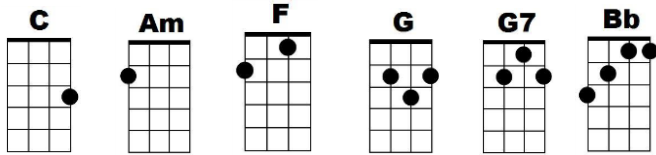

# Country Roads John Denver

**INTRO: Neil plays chorus**

**Style: slow soft dreamy**

## VERSE 1

[C] Almost heaven [Am] West Virginia  
[G] Blue Ridge mountains [F] Shenandoah [C] River (count 2,3,4,1)<sup>1</sup>  
[C] Life is old there [Am] older than the trees  
[G] Younger than the mountains [F] growing like a [C] breeze (Straight into chorus)

### BRIDGE (with strumming)

[Am] I hear her [G] voice In the [C] mornin' hours she [C] calls me  
The [F] radio re[C]minds me of my [G] home far a[G]way  
And [Am] drivin' down the [Bb] road I get the [F] feelin'  
That I [C] should have been home [G] yesterday yester[G7]day (2,3,4,1 then into chorus)

## CHORUS: TWICE :

REPEAT LAST LINE normal speed

AGAIN REPEAT last line SLOWING DOWN

Take me [F] home country [C] roads