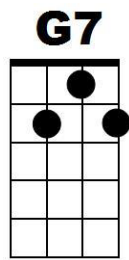

# Daisy Daisy with Jayne's strumming

MC intro : count 123  
brisk waltz

Strumming from JW bk p35 Barlines shown |

D Du Du D D D 1 2+ 3+ 4 5 6

Verse1 Voice starts on G

| [C] Dai sy | Dai sy | [F] give me your an swer | [C] do |  
| [G7] I'm half | [C] cra zy | [F] all for the love of | [G7] you it |  
| [F] won't be a [G7] stylish | [C] marriage Cos I |  
| [C] can't af [F] ford a | [G7] carriage But |  
| [C] you'd look [G7] sweet up | [C] on the [G7] seat of a |  
| [C] bicycle [G7] built for | [C] two |

## Verse 2

| [C] Henry | Henry | [F] this is my an swer | [C] true |  
| [G7] I'm not | [C] cra zy | [F] all for the love of | [G7] you if |  
| [F] you can't af [G7] ford a | [C] carriage For |  
| [C] get a [F] bout a | [G7] marriage | |  
| [C] won't be [G7] crammed | |  
| [C] won't be [G7] jammed on a |  
| [C] bicycle [G7] built for | [C] two |