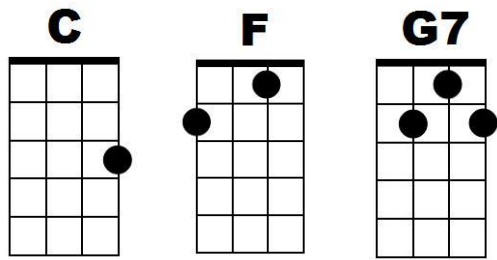

Daisy Daisy with Jayne's strumming

MC intro : count 123
brisk waltz

Strumming from JW bk p35 Barlines shown |

D Du Du D D D 1 2+ 3+ 4 5 6

Verse1 Voice starts on G

| [C] Dai sy | Dai sy | [F] give me your an swer | [C] do |
 | [G7] I'm half | [C] cra zy | [F] all for the love of | [G7] you it |
 | [F] won't be a [G7] stylish | [C] marriage Cos I |
 | [C] can't af [F] ford a | [G7] carriage But |
 | [C] you'd look [G7] sweet up | [C] on the [G7] seat of a |
 | [C] bicycle [G7] built for | [C] two |

Verse 2

| [C] Henry | Henry | [F] this is my an swer | [C] true |
 | [G7] I'm not | [C] cra zy | [F] all for the love of | [G7] you if |
 | [F] you can't af [G7] ford a | [C] carriage For |
 | [C] get a [F] bout a | [G7] marriage | |
 | [C] won't be [G7] crammed | |
 | [C] won't be [G7] jammed on a |
 | [C] bicycle [G7] built for | [C] two |

Go BACK TO START: Kazoo verse 1 then sing verse 1 again.