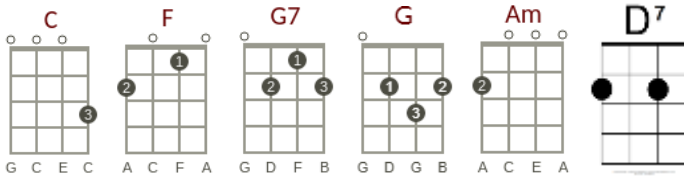

Don't Think Twice

writer: Bob Dylan

Key: C. 4/4 Fast Pick. Strum D Du Du Du

Intro: [C] [G] [Am] [F] [C] [G] [C]

Well it [C] ain't no use to [G] sit and wonder [Am]² why, babe
[F]² If you don't know by [G] now. [G7]
And it [C] ain't no use to [G] sit and wonder [Am]² why, babe
[D7]² It don't matter any [G] how. [G7]
When the [C]² rooster crows at the [C7]² break of dawn
[F]² Look out your window and [D7]² I'll be gone
[C] You're the [G] reason I'm [Am] trav'lin' [F] on
[C] Don't think [G] twice, it's all [C]² right.

Well it [C] ain't no use in [G] turnin' on your [Am]² light, babe
[F]² A light I never [G]² knowed
[C] An' it ain't no use in [G] turnin' on your [Am]² light, babe
[D7]² I'm on the dark side of the [G] road [G7]
But I [C]² wish there was somethin' you would [C7]² do or say
To [F]² try and make me change my [D7]² mind and stay
[C] We never [G] did too much [Am] talkin' any-[F] way
[C] So don't think [G] twice, it's all [C]² right.

So it [C] ain't no use in [G] callin' out my [Am]² name, gal
[F]² Like you never did be-[G7]² fore
It [C] ain't no use in [G] callin' out my [Am]² name, gal
[D7]² I can't hear you any-[G] more [G7]
I'm [C]² a-thinkin' and a-wond'rin' walkin' [C7]² down the road
[F]² I once loved a woman, a [D7]² child I'm told
[C] I gave her my [G] heart but she [Am] wanted my [F] soul
[C] But don't think [G] twice, it's all [C]² right