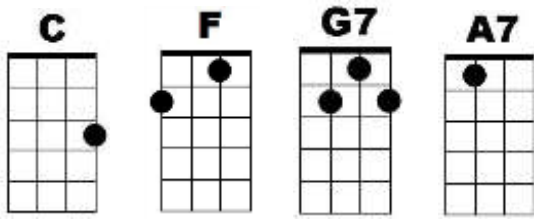

THE CALYPSO CAROL for beginners    CHORDS C G7 F A7

STRUM    D    D  
           1    2    3    4

**Jill Solo and Andy Instrumental only for this chorus**

Voice starts on high C    [F] OH, NOW CARRY ME TO [C] BETHLEHEM  
 TO [G7] SEE THE LORD [C] APPEAR TO MEN  
 [A7] JUST AS POOR AS WAS THE [F] STABLE THEN  
 THE [G7] PRINCE OF GLORY WHEN HE [C] CAME

Voice starts on G

LADIES  
 SING

[C] SEE HIM ALYING ON [F] A BED OF STRAW  
 [G7] DRAUGHTY STABLE WITH AN [C] OPEN DOOR  
 MARY CRADLING THE [F] BABE SHE BORE  
 THE [G7] PRINCE OF GLORY IS HIS [C] NAME

**CHORUS Jill Solo and Andy Instrumental only for chorus**

MEN  
 SING

[C] STAR OF SILVER SWEEP [F] ACROSS THE SKIES  
 [G7] SHOW WHERE JESUS IN THE [C] MANGER LIES  
 SHEPHERDS SWIFTLY FROM [F] YOUR STUPOR RISE  
 TO [G7] SEE THE SAVIOR OF THE [C] WORLD

**CHORUS Jill Solo and Andy Instrumental only for chorus**

ALL  
 SING

[C] ANGELS, SING AGAN THE [F] SONG YOU SANG  
 [G7] BRING GOD'S GLORY TO THE [C] HEART OF MAN  
 SING HOW BETHL'HEMS LITTLE [F] BABY CAN  
 [G7] BE SALVATION TO THE [C] SOUL