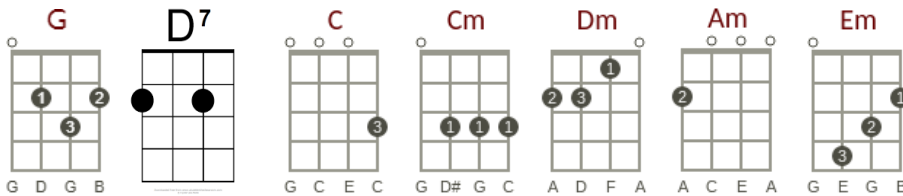

Edelweiss

Writers: Rogers and Hammerstein Artist: Christopher Plummer/Vince Hill

3/4 Slow Pick or Strum D DuDu

Intro: [G] [D7] [G] [G]

[G] Edel- [D7] weiss, [G] Edel- [C] weiss,
 [G] ev'ry [Em] morning you [Am] greet [D7] me.
 [G] Small and [D7] white, [G] clean and [C] bright,
 [G] you look [D7] happy to [G] meet [G7] me.

[D7] Blossom of snow, may you [G] bloom and grow
 [C] bloom and [A] grow for- [D] ev- [D7] er.
 [G] Edel- [Dm] weiss, [C] Edel- [Cm] weiss,
 [G] bless my [D7] homeland for- [G] ev- [G] er.

[G] [D7] [G] [G]

[G] Edel- [D7] weiss, [G] Edel- [C] weiss,
 [G] ev'ry [Em] morning you [Am] greet [D7] me.
 [G] Small and [D7] white, [G] clean and [C] bright,
 [G] you look [D7] happy to [G] meet [G7] me.

[D7] Blossom of snow, may you [G] bloom and grow
 [C] bloom and [A] grow for- [D] ev- [D7] er.
 [G] Edel- [Dm] weiss, [C] Edel- [Cm] weiss,