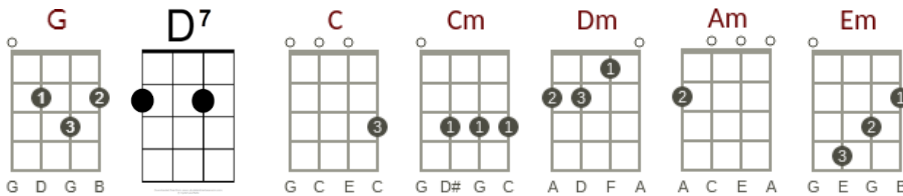

# Edelweiss

Writers: Rogers and Hammerstein Artist: Christopher Plummer/Vince Hill

3/4 Slow Pick or Strum D DuDu

**Intro: [G] [D7] [G] [G]**

[G] Edel- [D7] weiss, [G] Edel- [C] weiss,  
 [G] ev'ry [Em] morning you [Am] greet [D7] me.  
 [G] Small and [D7] white, [G] clean and [C] bright,  
 [G] you look [D7] happy to [G] meet [G7] me.

[D7] Blossom of snow, may you [G] bloom and grow  
 [C] bloom and [A] grow for- [D] ev- [D7] er.  
 [G] Edel- [Dm] weiss, [C] Edel- [Cm] weiss,  
 [G] bless my [D7] homeland for- [G] ev- [G] er.

**[G] [D7] [G] [G]**

[G] Edel- [D7] weiss, [G] Edel- [C] weiss,  
 [G] ev'ry [Em] morning you [Am] greet [D7] me.  
 [G] Small and [D7] white, [G] clean and [C] bright,  
 [G] you look [D7] happy to [G] meet [G7] me.

[D7] Blossom of snow, may you [G] bloom and grow  
 [C] bloom and [A] grow for- [D] ev- [D7] er.  
 [G] Edel- [Dm] weiss, [C] Edel- [Cm] weiss,