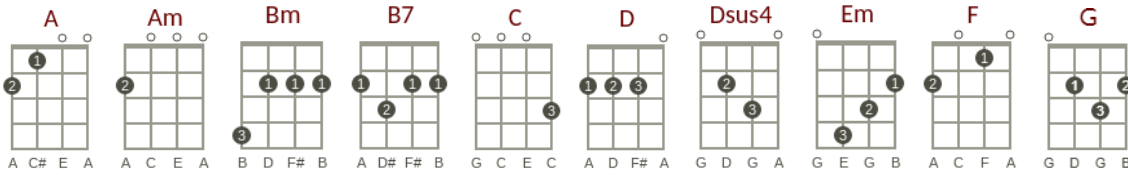

Eternal Flame

(Billy Steinberg, Tom Kelly & Susanna Hoffs)
(The Bangles)

Intro: **[G]** **[C]** **[G]** **[C]**

A | - 2 - 2 - 3 - 3 - | - 2 - 2 - 3 - 2 - 0 - - |
 E | - - - - - - - - - | - - - - - - - - - 3 - |
 C | 2 - 2 - 2 - 2 - | 2 - 2 - 2 - 2 - - - |
 G | - - - - - - - - | - - - - - - - - - - - - - - - - -

(Then straight into a 3, 1, 3, 1 pick for each chord)

[G] Close your **[Em]** eyes, **[C]** give me your **[D]** hand, darling
[G] Do you **[Em]** feel my heart **[C]** beating
[D] Do you under **[Em]**stand
 Do you **[B7]** feel the **[G]** same
[A] Am I only **[D]** dream **[Bm]**ing
[C] Is this burning an eternal **[G]** flame

(straight into 2 x D strums on each chord)

[D] Say my **[F]** name **[G]** sun shines through the **[D]** rain
 A whole **[F]** life so **[G]** lonely
 And then you **[C]** come and **[G]** ease the **[Am]** pain
[D] I don't **[Bm]** want to lose this **[F]** feel **[C]**ing **[Dsus4]** (8 Down strokes)

Play 3 times

[G] Close your **[Em]** eyes, **[C]** give me your **[D]** hand, darling

[G] Do you **[Em]** feel my heart **[C]** beating

[D] Do you under**[Em]**stand

Do you **[B7]** feel the **[G]** same

[A] Am I only **[D]** dream**[Bm]**ing