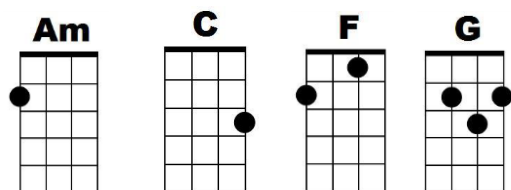

# Friday I'm In Love

(R. Smith – the Cure)

(Strum – D Du UdU)

Intro: [C] [F] [C] [G] [Am] [F] [C] [G] x2

[C] I don't care if [F] Monday's blue, [C] Tuesday's grey and [G] Wednesday too  
[Am] Thursday I don't [F] care about you it's [C] Friday I'm in [G] love

[C] Monday you can [F] fall apart, [C] Tuesday Wednesday [G] break my heart  
[Am] Thursday doesn't [F] even start it's [C] Friday I'm in [G] love

[F] Saturday [G] wait and [Am] Sunday always [F] comes too late  
But [C] Friday never [G] hesitate

[C] I don't care if [F] Monday's black, [C] Tuesday Wednesday [G] heart attack  
[Am] Thursday never [F] looking back it's [C] Friday I'm in [G] love

[C] [F] [C] [G] [Am] [F] [C] [G]

[C] Monday you can [F] hold your head, [C] Tuesday Wednesday [G] stay in bed  
Or [Am] Thursday watch the [F] walls instead it's [C] Friday I'm in [G] love

[C] I don't care if [F] Monday's blue [C] Tuesday's grey and [G] Wednesday too  
[Am] Thursday I don't [F] care about you it's [C] Friday I'm in [G] love

[C] Monday you can [F] fall apart [C] Tuesday Wednesday [G] break my heart  
[Am] Thursday doesn't [F] even start it's [C] Friday I'm in [G] love