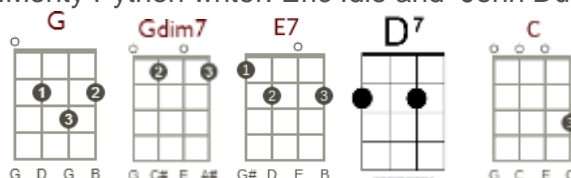

The Galaxy Song

artist: Monty Python writer: Eric Idle and John Du Prez

key:G, 4/4 Strum D Du D uDu

Intro Spoken

[Gdim7] Whenever life gets you [G] down Mrs Brown,
and [Gdim7] things seem hard or [G] tough
And [Gdim7] people are stupid, ob [G]noxious or [E7] daft
And you [A7] feel that you've had quite en [D7] ou.....gh