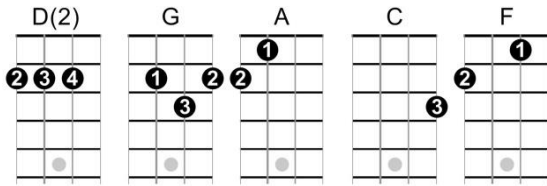

## Intro: D (x2)

D I can see G clearly now, the D rain is gone,  
D I can see G all obstacles A in my way.  
D Gone are the G dark clouds that D had me blind,  
It's gonna be a C bright, G bright, sun-shiny D day.  
It's gonna be a C bright, G bright, sun-shiny D day.

F Look all around, there's nothing but C blue skies,

F Look straight ahead, nothing but A blue skies. A (STOP)

D I can see G clearly now, the D rain is gone,  
D I can see G all obstacles A in my way.  
D Gone are the G dark clouds that D had me blind,  
It's gonna be a C bright, G bright, sun-shiny D day.  
It's gonna be a C bright, G bright, sun-shiny D day.  
It's gonna be a C bright, G bright, sun-shiny D! day. (single strum)