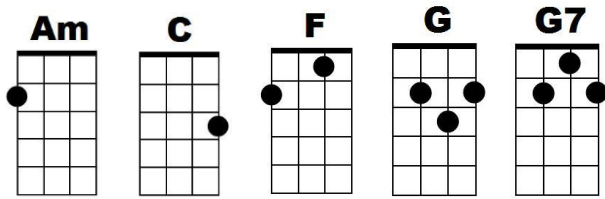

# I Should Have Known Better

(Lennon & McCartney - The Beatles)

(Strum – D Du )

Intro: /1234/ [C] [G7] [C] [G7] [C] [G7] [C] [G7]

I [C] [G7] [C] [G7] should have known [C] better with a [G7] girl like [C] you [G7]  
That I would [C] love every [G7] thing that you [Am] do  
And I [F] do, hey, hey, [G7] hey, and I [C] do.  
[G7] [C] [G7] Whoa, whoa,

I [C] [G7] [C] [G7] never real-[C]ised what a [G7] kiss could [C] be [G7]  
This could [C] only [G7] happen to [Am] me;  
Can't you [F] see, can't you [E7] see?

[Am] That when I [F] tell you that I [C] love you, [E7] oh,  
[Am] You're gonna say you love me [C] too, hoo, hoo, hoo, hoo, oh,  
[F] And when I [G] ask you to be [C] mine... [Am]  
[F] You're gonna [G7] say you love me [C] too.  
[G7] [C] [G7] So oh

I [C] [G7] [C] [G7] should have real [C] ised a lot of [G7] things be [C] fore [G7]  
If this is [C] love you've gotta [G7] give me [Am] more  
Give me [F] more, hey hey [G7] hey, give me [C] more  
[G7] [C] [G7] Whoa, whoa,

I [C] [G7] [C] [G7] never real-[C]ised what a [G7] kiss could [C] be [G7]  
This could [C] only [G7] happen to [Am] me;  
Can't you [F] see, can't you [E7] see?

[Am] That when I [F] tell you that I [C] love you, [E7] oh,  
[Am] You're gonna [F] say you love me [C] too, hoo, hoo, hoo, hoo, oh,  
[F] And when I [G] ask you to be [C] mine... [Am]  
[F] You're gonna [G7] say you love me [C] too. [G7]  
[C] You [G7] love me [C] too [G7]  
[C] You [G7] love me [C] too [G7] [C!]