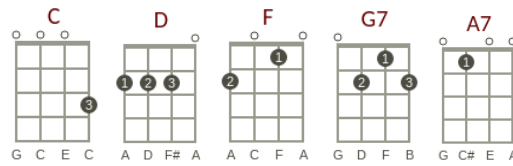

I Walk the Line

Writer and Artist: Johnny Cash

Keys C and D. 4/4 Strum D DuDuDu

Intro: [C] [C] [C] [C]

[C] I keep a [G7] close watch on this heart of [C] mine
[C] I keep my [G7] eyes wide open all the [C] time
[C] I keep the [F] ends out for the tie that [C] binds
[C] Because you're [G7] mine, I walk the [C] line

[D] I find it [A7] very, very easy to be [D] true
[D] I find my [A7] self alone when each day is [D] through
[D] Yes, I'll [G] admit that I'm a fool for [D] you
[D] Because you're [A7] mine, I walk the [D] line

[C] As sure as [G7] night is dark and day is [C] light
[C] I keep you [G7] on my mind both day and [C] night
[C] And happy[F]ness I've known proves that it's [C] right
[C] Because you're [G7] mine, I walk the [C] line

[D] You've got a [A7] way to keep me on your [D] side
[D] You give me [A7] cause for love that I can't [D] hide
[D] For you I [G] know I'd even try to turn the [D] tide
[D] Because you're [A7] mine, I walk the [D] line