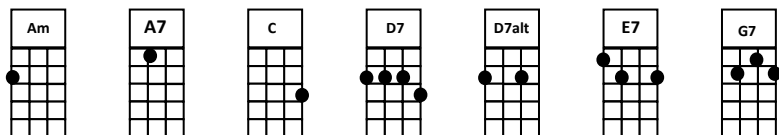

**I WANNA BE LIKE YOU** 4/4 time STRUM D D Du D

INTRO: 4 BARS [Am]

[Am] [A7] [C] [D7] [D7alt] [E7] [G7]

[Am] NOW I'M THE KING OF THE SWINGERS, OH, THE JUNGLE V-I-[E7]-P  
[E7] I'VE REACHED THE TOP AND HAD TO STOP AND THAT'S WHAT'S BOTHERIN' [Am] ME  
[Am] I WANNA BE A MAN, MANCUB AND STROLL RIGHT INTO [E7] TOWN  
[E7] AND BE JUST LIKE THE OTHER MEN, I'M TIRED OF MONKEYIN' [Am!] AROUND [G7!] OH!

*Chorus* [C] OO-BEE-DO, I WANNA BE LIKE [A7] YOU.oo.oo  
[D7] I WANNA WALK LIKE YOU, [G7] TALK LIKE YOU [C] TOO.oo.oo  
[G7] YOU'LL SEE IT'S [C] TRUE.oo.oo AN APE LIKE [A7] ME...  
[D7] CAN LEARN TO BE [G7] HUMAN [C] TOO.oo.oo

*Chorus* [C] OO-BEE-DO, I WANNA BE LIKE [A7] YOU.oo.oo  
[D7] I WANNA WALK LIKE YOU, [G7] TALK LIKE YOU [C] TOO.oo.oo  
[G7] YOU'LL SEE IT'S [C] TRUE.oo.oo AN APE LIKE [A7] ME...  
[D7] CAN LEARN TO BE [G7] SOMEONE LIKE [C] ME [A7]  
[D7] CAN LEARN TO BE [G7] SOMEONE LIKE [C] YOU [A7]  
[D7] CAN LEARN TO BE [G7] SOMEONE LIKE [C] ME [C!] [G7!] [C!]