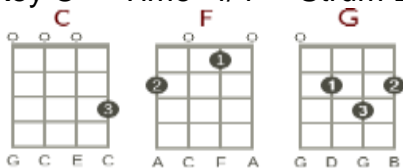

IF I NEEDED YOU.

Townes Van Zandt

Key C Time 4/4 Strum D Du Du Du played slowly with Bass.

Intro - [C] [C] (Played as Two Bars) with Harmonica if present.

Duet

[C] If I needed you, would you come to me,
Would you come to [F] me, for to [G] ease my [C] pain?
[C] If you needed me, I would come to you
I would swim the [F] seas for to [G] ease your [C] pain.

Female solo

[C] Well the night forlorn and the morning's born
And the morning [F] falls with the [G] lights of [C] love
[C] And you'll miss sunrise if you close your eyes
That would [F] break my [G] heart in [C] two.

Instrumental plus Harmonica

Male solo

[C] The Baby's with me now since I showed her how
To lay her [F] lily [G] hand in [C] mine
[C] Who could ill agree she's a sight to see
And a [F] treasure for the [G] poor to [C] find.

Duet hum through these last two lines: -

[C] If I needed you, would you come to me,
Would you come to [F] me, for to [G] ease my [C] pain. [C] [C!] (Harmonica to end)