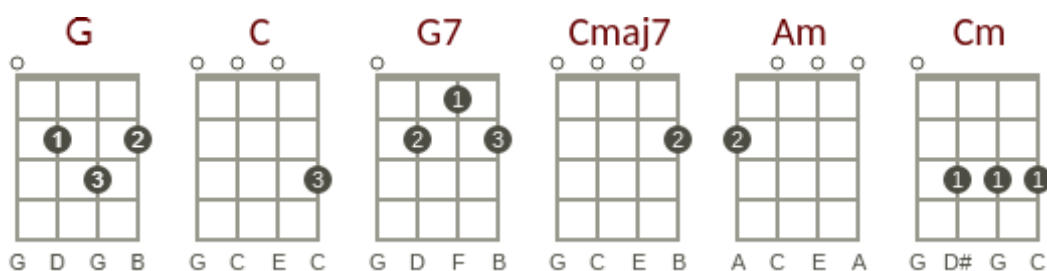

Islands In The Stream

Artist: Kenny Rogers, Dolly Parton Writers: Barry, Robin & Maurice Gibb

Key G.

[G] [C!] [G] [G] [C!] [G]

[G] Baby when I met you there was peace unknown
I set out to get you with a **[G7]** fine tooth comb
I was **[C]** soft inside there was something going **[G]** on **[C!] [G]**
[G] You do something to me that I can't explain
Hold me closer and I **[G7]** feel no pain every **[C]** beat of my heart
We got something going **[G]** on

Tender love is **[Cmaj7]** blind it requires a dedication
[Cm] All this love we feel needs no conversation
We **[G]** ride it together uh huh, makin' love with each other uh huh

Islands **[G]** in the stream that is what **[C]** we are
No one in **[Am]** between, how can we be wrong
Sail a-**[G]**way with me, to a-**[C]**nother world
And we re-**[G]**ly on each other uh huh
From one **[Am]** lover to another uh **[G]** huh

[G] I can't live without you if the love was gone
Everything is nothing when you've **[G7]** got no one
And you did **[C]** walk in the night,
slowly losing sight of the **[G]** real thing **[C!] [G]**

[G] That won't happen to us and we got no doubt
Too deep in love and we got **[G7]** no way out
And the **[C]** message is clear
This could be the year for the **[G]** real thing

No more will you **[Cmaj7]** cry, baby I will hurt you never
We **[Cm]** start and end as one in love forever we can
[G] Ride it together uh huh, makin' love with each other uh huh