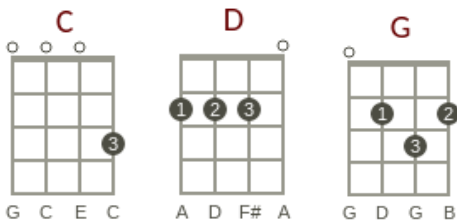

# It's All Over Now

(B.Womack & S.Womack)

(Strum D DuDuDu )

Intro: [G]//// [G]//// [G]//// [G]////

[G] Well. [G] Baby used to stay out all night long  
[G] She made me cry. She done me wrong  
[G] She hurt my eyes open, that's no lie  
[G] Tables turning now it's her turn to cry  
[G] Because I [D] used to love her, [C] but it's all over [G] now  
[G] You know I [D] used to love her, [C] but it's all over [G] now

[G] Well, she used to run around with every man in town  
[G] Spent all my money, playing her high class game  
[G] She put me out, it was a pity how I cried  
[G] Tables turning now, it's her turn to cry  
[G] Because I [D] used to love her, [C] but it's all over [G] now  
[G] You know I [D] used to love her, [C] but it's all over [G] now

[G] [D] [C] [G]  
[G] [D] [C] [G]

[G] Well, I used to wake each morning, get my breakfast in bed  
[G] When I got worried she would ease my aching head  
[G] But now she's here and there, with every man in town  
[G] Still trying to take me for that same old clown  
[G] Because I [D] used to love her, [C] but it's all over [G] now  
[G] Because I [D] used to love her, [C] but it's all over [G] now  
[G] Because I [D] used to love her, [C] but it's all over [G] now