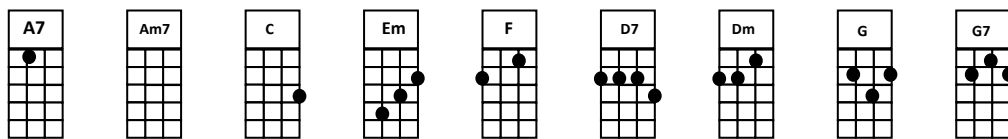

LAMBETH WALK

4/4 TIME

STRUM: DuD DuD

1&2 3&4

[A7] [Am7] [C] [Em] [F] [D7] [Dm] [G] [G7]

! after a chord also=single strum /=SINGLE STRUM

COUNT IN: 1 2 3 4 then play: [G7] / / / /

[G7] DOIN' THE LAMBETH [C] WALK [G7!] OI!

Voice starts on G

[C] ANY [F] TIME YOU'RE [C] LAMBETH WAY, ANY [A7] EVENING, [Dm] ANY DAY

[Dm] YOU'LL FIND US ALL [G7], DOIN' THE LAMBETH [C] WALK [G7!] OI!

[C] EVERY [F] LITTLE [C] LAMBETH GAL, WITH HER [A7] LITTLE [Dm] LAMBETH PAL

[Dm] YOU'LL FIND 'EM ALL [G7], DOIN' THE LAMBETH [C] WALK

[Am7] EVERYTHING [D7] FREE AND [G] EASY, [D7] DO AS YOU DARN WELL [G] PLEASEY

[Em] WHY DON'T YOU [A7] MAKE YOUR [G7] WAY THERE,

[Am7] GO [D7] THERE, [Dm] STAY [G7] THERE

[C] ONCE YOU [F] GET DOWN [C] LAMBETH WAY

[C] EV'RY [A7] EVENING, [Dm] EV'RY DAY

[Dm] YOU'LL FIND YOURSELF, [G7], DOIN' THE LAMBETH [C] WALK, [C!] OI!

REPEAT SONG