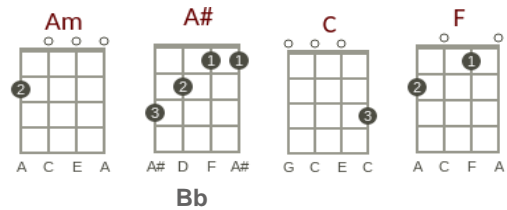

Lean On Me

(Bill Withers)

Intro: *Instrumental 1st 2 lines then hum 3rd line*

[F] Some times in our [Bb] lives, we all have [F] pain

We all have [Am] so-[C]rrrow

[F] Mmm mm mm mm [Bb] mmm mm mm mm [F] mmm mm mm mm [C]mmm
mm [F]

[F] Some times in our [Bb] lives, we all have [F] pain

We all have [Am] so-[C]rrrow

[F] But if we are [Bb] wise we know that [F] there's always to-[C]morrow [F]

[F] Lean on me, when you're not [Bb] strong, and I'll be your [F] friend

We all need somebody to [C] lean [F] on

Strum from 1st chord:

Lean on [F] me, when you're not [Bb] strong, and I'll be your [F] friend

I'll help you [Am] carry [C] on

[F] For it won't be [Bb] long, 'till I'm gonna [F] need