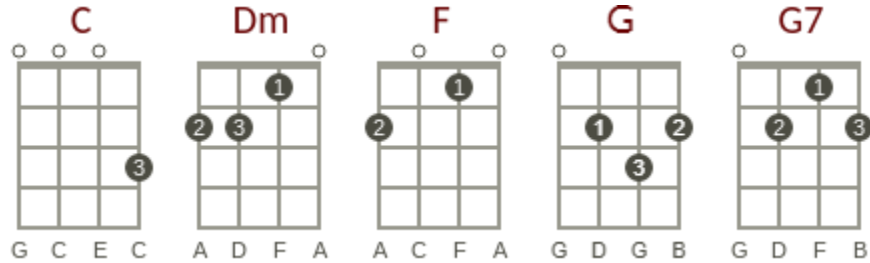

Leaving on a Jet Plane

Writer and Performer: John Denver

Key G 4/4 Island Strum or Pick/Strum. D Du Du Du

Intro: [C] [Dm] [F] [G] [G]

All my [C] bags are packed I'm [F] ready to go
I'm [C] standing here out-[F]side your door
I [C] hate to wake you [Dm] up to say good-[G]bye [G7]
But the [C] dawn is breakin' it's [F] early morn
The [C] taxi's waitin' he's [F] blowin' his horn
Al-[C]ready I'm so [Dm] lonesome I could [G] cry. [G7]

So [C] kiss me and [F] smile for me
[C] Tell me that you'll [F] wait for me
[C] Hold me like you'll [Dm] never let me [G] go [G7]
I'm [C] leavin' [F] on a jet plane
[C] Don't know when [F] I'll be back again
[C] Oh [Dm] babe I hate to [G] go [G7]

There's so [C] many times I've [F] let you down
So [C] many times I've [F] played around
I [C] tell you now [Dm] they don't mean a [G] thing [G7]
Ev'ry [C] place I go I'll [F] think of you
Ev'ry [C] song I sing I'll [F] sing for you
When [C] I come back I'll [Dm] wear your wedding [G] ring [G7]