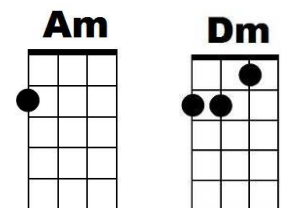

LET IT SNOW

Song 16

Intro: [C] [G7] [C]↓ [G7]↓

Oh, the [C] weather [G7] outside is [C] frightful
But the [C] fire is [D7] so de-[G]lightful
And [Dm] since we've no [A7] place to [Dm] go
Let it [G7] snow, let it snow, let it [C] snow [G7]

Oh, it [C] doesn't show [G7] signs of [C] stopping
And I've [C] brought some [D7] corn for [G] popping
The [Dm] lights are turned [A7] way down [Dm] low
Let it [G7] snow, let it snow, let it [C] snow [G]

*When we [G] finally kiss goodnight
How I [Am] hate going [D7] out in the [G] storm
But if you [G] really hold me tight
[A7] All the way [D7] home I'll be [G] warm [G7]*

Oh, the [C] fire is [G7] slowly [C] dying
And my [C] dear we're [D7] still good-[G]bye-ing
But as [Dm] long as you [A7] love me [Dm] so
Let it [G7] snow, let it snow, let it [C] snow [G]

*When we [G] finally kiss goodnight
How I [Am] hate going [D7] out in the [G] storm
But if you [G] really hold me tight
[A7] All the way [D7] home I'll be [G] warm [G7]*

Oh, the [C] fire is [G7] slowly [C] dying
And my [C] dear we're [D7] still good-[G]bye-ing
But as [Dm] long as you [A7] love me [Dm] so
Let it [G7] snow, let it snow, let it [C] snow