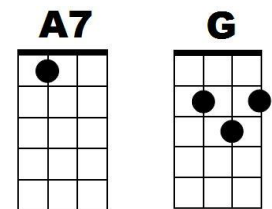

LET IT SNOW

Song 16

Intro: [C] [G7] [C]↓ [G7]↓

Oh, the [C] weather [G7] outside is [C] frightful
But the [C] fire is [D7] so de-[G]lightful
And [Dm] since we've no [A7] place to [Dm] go
Let it [G7] snow, let it snow, let it [C] snow [G7]

Oh, it [C] doesn't show [G7] signs of [C] stopping
And I've [C] brought some [D7] corn for [G] popping
The [Dm] lights are turned [A7] way down [Dm] low
Let it [G7] snow, let it snow, let it [C] snow [G]

*When we [G] finally kiss goodnight
How I [Am] hate going [D7] out in the [G] storm
But if you [G] really hold me tight
[A7] All the way [D7] home I'll be [G] warm [G7]*

Oh, the [C] fire is [G7] slowly [C] dying
And my [C] dear we're [D7] still good-[G]bye-ing
But as [Dm] long as you [A7] love me [Dm] so
Let it [G7] snow, let it snow, let it [C] snow [G]

*When we [G] finally kiss goodnight
How I [Am] hate going [D7] out in the [G] storm
But if you [G] really hold me tight
[A7] All the way [D7] home I'll be [G] warm [G7]*

Oh, the [C] fire is [G7] slowly [C] dying
And my [C] dear we're [D7] still good-[G]bye-ing
But as [Dm] long as you [A7] love me [Dm] so
Let it [G7] snow, let it snow, let it [C] snow