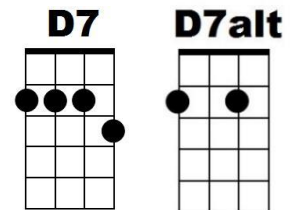

LET IT SNOW

Song 16

Intro: [C] [G7] [C]↓ [G7]↓

Oh, the [C] weather [G7] outside is [C] frightful
But the [C] fire is [D7] so de-[G]lightful
And [Dm] since we've no [A7] place to [Dm] go
Let it [G7] snow, let it snow, let it [C] snow [G7]

Oh, it [C] doesn't show [G7] signs of [C] stopping
And I've [C] brought some [D7] corn for [G] popping
The [Dm] lights are turned [A7] way down [Dm] low
Let it [G7] snow, let it snow, let it [C] snow [G]

*When we [G] finally kiss goodnight
How I [Am] hate going [D7] out in the [G] storm
But if you [G] really hold me tight
[A7] All the way [D7] home I'll be [G] warm [G7]*

Oh, the [C] fire is [G7] slowly [C] dying
And my [C] dear we're [D7] still good-[G]bye-ing
But as [Dm] long as you [A7] love me [Dm] so
Let it [G7] snow, let it snow, let it [C] snow [G]

*When we [G] finally kiss goodnight
How I [Am] hate going [D7] out in the [G] storm
But if you [G] really hold me tight
[A7] All the way [D7] home I'll be [G] warm [G7]*

Oh, the [C] fire is [G7] slowly [C] dying
And my [C] dear we're [D7] still good-[G]bye-ing
But as [Dm] long as you [A7] love me [Dm] so
Let it [G7] snow, let it snow, let it [C] snow