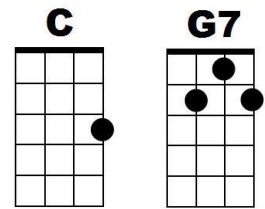

LET IT SNOW

Song 16

Intro: [C] [G7] [C]↓ [G7]↓

Oh, the [C] weather [G7] outside is [C] frightful
But the [C] fire is [D7] so de-[G]lightful
And [Dm] since we've no [A7] place to [Dm] go
Let it [G7] snow, let it snow, let it [C] snow [G7]

Oh, it [C] doesn't show [G7] signs of [C] stopping
And I've [C] brought some [D7] corn for [G] popping
The [Dm] lights are turned [A7] way down [Dm] low
Let it [G7] snow, let it snow, let it [C] snow [G]

*When we [G] finally kiss goodnight
How I [Am] hate going [D7] out in the [G] storm
But if you [G] really hold me tight
[A7] All the way [D7] home I'll be [G] warm [G7]*

Oh, the [C] fire is [G7] slowly [C] dying
And my [C] dear we're [D7] still good-[G]bye-ing
But as [Dm] long as you [A7] love me [Dm] so
Let it [G7] snow, let it snow, let it [C] snow [G]

*When we [G] finally kiss goodnight
How I [Am] hate going [D7] out in the [G] storm
But if you [G] really hold me tight
[A7] All the way [D7] home I'll be [G] warm [G7]*

Oh, the [C] fire is [G7] slowly [C] dying
And my [C] dear we're [D7] still good-[G]bye-ing
But as [Dm] long as you [A7] love me [Dm] so
Let it [G7] snow, let it snow, let it [C] snow