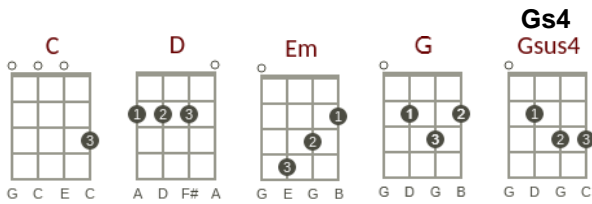

# Love The One You're With

(S. Stills)

Key: G

Time: 4/4

Artists: Crosby Stills & Nash  
The Isley Brothers

(Strum D Du\_uDu)

Intro: **[G]// [Gs4]// [G]** **[G]// [Gs4]// [G]** x2

If you're down **[Gs4]// [G]** and confused **[Gs4]// [G]**  
And you don't remember **[Gs4]// [G]** who you're talking to **[Gs4]// [G]**  
Concentration **[Gs4]// [G]** slip away **[Gs4]// [G]**  
Because your baby **[Gs4]// [G]** is so far away **[Gs4]// [G]**

Well there's a **[Em]** ro-**[D]**ose in a fisted **[C]** glove  
And the **[Em]** eagle flies **[D]** with the **[C]** dove  
And if you **[Em]** can't be **[D]** with the one you **[C]** love, honey  
Love the one you're with **[G]// [Gs4]// [G]**  
You got to love the one you're with **[G]// [Gs4]// [G]**  
You got to love the one you're with **[G]// [Gs4]// [G]**  
You got to love the one you're with **[G]// [Gs4]// [G]**

Hey there's a [Em] rose [D] in a fisted [C] glove  
And the [Em] eagle flies [D] with the [C] dove  
Sometimes you [Em] can't be [D] with the one you [C] love, honey  
Love the one you're with [G]// [Gs4]// [G]  
You got to love the one you're with [G]// [Gs4]// [G]  
You got to love the one you're with [G]// [Gs4]// [G]  
You got to love the one you're with [G]// [Gs4]// [G]