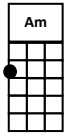

# MELE KALIKIMAKA – HAWAIIAN MERRY CHRISTMAS

**STRUM:** D Du Du Du *played with a swing*

**INTRODUCTION:** Count in 1 2 3 4 .. Then Play the Instrumental first line.

**[Am] [C] [G7] [E7]**

Hawaiian Strumming tremolo Intro: **[G] [G] [G] [G] [G-1]**

**[G] [G] [G] [G] [G-1]**

**[G] [G] [G] [G] [G] [G+3] [G+3] [G+3] [G+3]**

**[G+1] [G+1] [G+1] [G+1] [G] [G] [G] [G]**

**[G]** Mele Kalikimaka is the thing to say *(Single strums for this line until Chord D7 change)*

On a bright Hawaiian Christmas **[D7]** day

That's the island greeting that we send to you

From the land where palm trees **[G]** swayyyy - **[G7]**

**[G7]** Here we know that Christmas will be **[C]** green and bright

A **[Am]** very merry **[D7]** Christmas

A **[Am]** very very merry merry **[D7]** Christmas to **[G]** you *(Repeat this line once as instrumental)*

A **[Am]** very very merry merry **[D7]** Christmas to **[G]** you **[G] //**