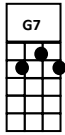

# MELE KALIKIMAKA – HAWAIIAN MERRY CHRISTMAS

**STRUM:** D Du Du Du *played with a swing*

**INTRODUCTION:** Count in 1 2 3 4 .. Then Play the Instrumental first line.

**[Am] [C] [G7] [E7]**

Hawaiian Strumming tremolo Intro: **[G] [G] [G] [G] [G-1]**

**[G] [G] [G] [G] [G-1]**

**[G] [G] [G] [G] [G] [G+3] [G+3] [G+3] [G+3]**

**[G+1] [G+1] [G+1] [G+1] [G] [G] [G] [G]**

**[G]** Mele Kalikimaka is the thing to say *(Single strums for this line until Chord D7 change)*

A **[Am]** very merry **[D7]** Christmas

A **[Am]** very very merry merry **[D7]** Christmas to **[G]** you *(Repeat this line once as instrumental)*

A **[Am]** very very merry merry **[D7]** Christmas to **[G]** you **[G] //**