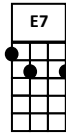

# MELE KALIKIMAKA – HAWAIIAN MERRY CHRISTMAS

**STRUM:** D Du Du Du *played with a swing*

**INTRODUCTION:** Count in 1 2 3 4 .. Then Play the Instrumental first line.

**[Am] [C] [G7] [E7]**

Hawaiian Strumming tremolo Intro: **[G] [G] [G] [G] [G-1]**

**[G] [G] [G] [G] [G-1]**

**[G] [G] [G] [G] [G] [G+3] [G+3] [G+3] [G+3]**

**[G+1] [G+1] [G+1] [G+1] [G] [G] [G] [G]**

**[G]** Mele Kalikimaka is the thing to say *(Single strums for this line until Chord D7 change)*

On a bright Hawaiian Christmas **[D7]** day

That's the island greeting that we send to you

From the land where palm trees **[G]** swayyyy - **[G7]**

**[G7]** Here we know that Christmas will be **[C]** green and bright

A **[Am]** very merry **[D7]** Christmas

A **[Am]** very very merry merry **[D7]** Christmas to **[G]** you *(Repeat this line once as instrumental)*

A **[Am]** very very merry merry **[D7]** Christmas to **[G]** you **[G] //**