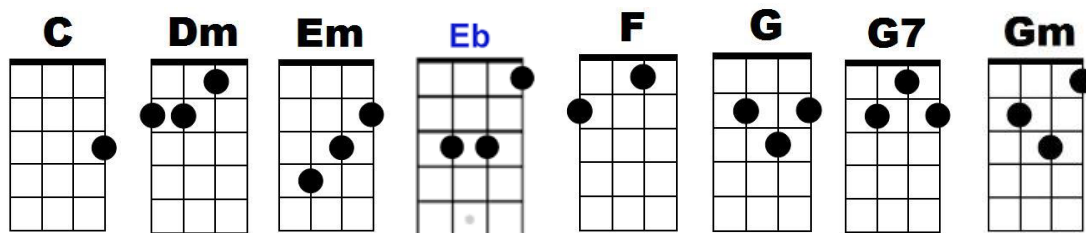

Merry Xmas Everybody

(N. Holder / J. Hill)

Key: C

Time: 4/4

Artists: Slade

Intro: **[C!]** **[C!]** **[Em!]** **[Em!]** **[Eb!]** **[Eb!]** **[Eb!]** **[Eb!]** **[G]** / **[G]**

Are you **[C]** hanging up the **[Em]** stocking on the **[G]** wall? / **[Gs4]**// **[Gs2]**// **[G]**//
It's the **[C]** time that every **[Em]** Santa has a **[G]** ball. / **[Gs4]**// **[Gs2]**// **[G]**//
Does he **[F]** ride a red-nosed **[C]** reindeer?
Does he **[F]** turn up on his **[C]** sleigh?
Do the **[Dm]** fairies keep him sober for a **[G]** day? **[G7]**

Chorus:

So here it **[C]** is, Merry **[Em]** Christmas,
Every-**[Eb]**body's having **[G]** fun.
[C] Look to the **[Em]** future now,
It's **[Eb]** only just begu-u-**[G]**-un.

Are you **[C]** waiting for the **[Em]** family to ar-**[G]**rive? / **[Gs4]**// **[Gs2]**// **[G]**//
Are you **[C]** sure you've got the **[Em]** room to spare in-**[G]**side? / **[Gs4]**// **[Gs2]**// **[G]**//
Does your **[F]** granny always **[C]** tell ya
That the **[F]** old songs are the **[C]** best?
Then she's **[Dm]** up and rock 'n rolling with the **[G]** rest. **[G7]**

Chorus:

So here it **[C]** is, Merry **[Em]** Christmas,
Every-**[Eb]**body's having **[G]** fun.
[C] Look to the **[Em]** future now,
It's **[Eb]** only just begu-u-**[G]**-un.

Chorus:

So here it **[C]** is, Merry **[Em]** Christmas,
Every-**[Eb]**body's having **[G]** fun.
[C] Look to the **[Em]** future now,
It's **[Eb]** only just begu-u-**[G]**-un.

Chorus: (slow last line)

So here it **[C]** is, Merry **[Em]** Christmas,
Every-**[Eb]**body's having **[G]** fun. ("It's Chri-i-i-i-st-ma-a-as")
[C] Look to the **[Em]** future now,
It's **[Eb]** only just begu-u-**[G]**-un. /// **[G!]**