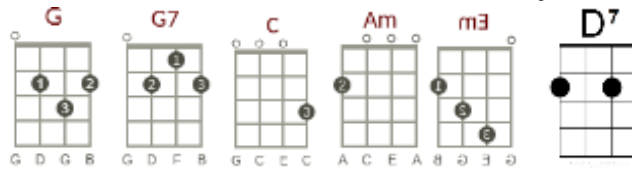

# Morning Town Ride

Artist: The Seekers      writer: Malvina Reynolds

4/4 Strum. D Du Du Du (Dum Chinga Dum a chinga)

## Intro: (Hold down key of G)

A-----2---5---2-----2---5---2  
 E---3-----3-----  
 C-----  
 G-----

[G] Train whistle [G7] blowin', [C] makes a sleepy [G] noise  
 [C] Underneath their [G] blankets go [Am] all the girls and [D7] boys  
 [G] Rockin', Rollin', [G7] Ridin', [C] out along the [G] bay  
 [C] All bound for [G] Morning [Em]town, [D7] many miles a[G]way [D]

[G] Driver at the[G7] engine, [C] Fireman rings the [G] bell  
 [C] Sandman swings the [G] lantern to [Am] show that all is [D7] well  
 [G] Rockin', Rollin', [G7] Ridin', [C] out along the [G] bay  
 [C] All bound for [G] Morning [Em]town, [D7] many miles a[G]way [D]