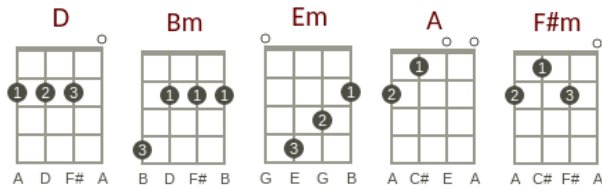

PERHAPS LOVE  
Artist and Writer John Denver

Key D 4/4 Pick

Intro: [D] [Bm] [Em] [A] [D] [Bm] [Em] [A]

Perhaps [D] love is like a [Bm] resting place,  
a [Em] shelter from the [A] storm  
It [D] exists to give you [Bm] comfort,  
it is [Em] there to keep you [A] warm  
And [F#m] in those times of [Bm] trouble,  
when [G] you are most [A] alone  
The [G] memory of [A] love will bring you [D] home [A]

Perhaps [D] love is like a [Bm] window,  
[Em] perhaps an open [A] door  
It in[D]vites you to come [Bm] closer,  
it [Em] wants to show you [A] more  
And [F#m] even if you [Bm] lose yourself,  
and [G] don't know what to [A] do  
The [G] memory of [A] love will see you [D] through

Perhaps [D] love is like the [Bm] ocean,  
full of [Em] conflict, full of [A] pain  
Like a [D] fire when it's [Bm] cold outside, [Em] thunder when it [A] rains  
If [F#m] I should live for [Bm] ever, and [Em] all my dreams come [A] true  
My [G] memories of [A] love will be of [D] you

[D] [Bm] [Em] [A] [D] [Bm] [Em] [A]

And [F#m] some say love is [Bm] holding on  
And [G] some say [A] letting [D] go  
And [F#m] some say love is [Bm] everything  
[G] Some say they don't [A] know [A7]