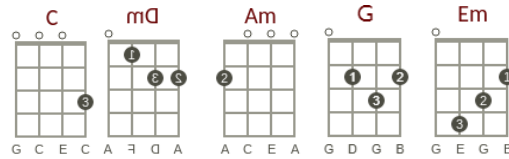

# Perhaps Love

Artist and Writer John Denver

KEY C (Capo 2 = D) 4/4 Pick or **Gentle** backing strum D DuDuDu

Intro: [C] [Am] [Dm] [G] [C] [Am] [Dm] [G] **pause**

Perhaps [C] love is like a [Am] resting place,  
a [Dm] shelter from the [G] storm  
It [C] exists to give you [Am] comfort  
it is [Dm] there to keep you [G] warm  
And [Em] in those times of [Am] trouble, when [F] you are most [G] alone  
The [F] memory of [G] love will bring you [C] home [G] **pause**

Perhaps [C] love is like a [Am] window,  
[Dm] perhaps an open [G] door  
It in[C]vites you to come [Am] closer,  
it [Dm] wants to show you [G] more  
And [Em] even if you [Am] lose yourself, and [F] don't know what to [G] do  
The [F] memory of [G] love will see you [C] through

(Faster)

Oh [Em] Love to some is [Am] like a cloud, to [F] some as [G] strong as [C] steel  
For [Em] some a way of [Am] living, for [F] some a [G] way to [C] feel  
And [Em] some say love is [Am] holding on, and [F] some say letting [C] go  
And [Em] some say love is [Am] everything, [F] some say they don't [G] know  
[G7] **pause**