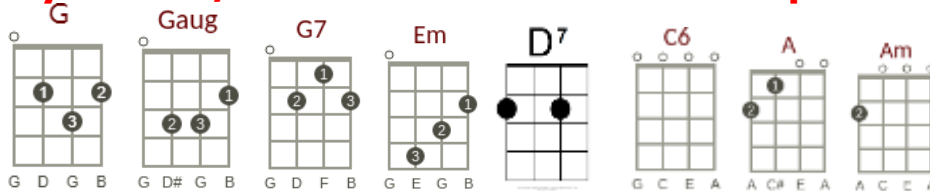

Raining in My Heart

Artist: Buddy Holly Writers: Felice and Bordeaux Bryant

Key:G 4/4 Strum D Du Du Du Tempo=115

Instrumental intro:

The [G] sun is out, the [Gaug] sky is blue,
there's [Em] not a cloud to [G7] spoil the view
but it's [C] raining, [D7] raining in my [G] heart [D7]

The [G] sun is out, the [Gaug] sky is blue,
there's [Em] not a cloud to [G7] spoil the view
but it's [C] raining, [D7] raining in my [G] heart [D7]

The [G] weather man says [Gaug] clear today,
he [Em] doesn't know you've gone [G7] away
and it's [C] raining, [D7] raining in my [G] heart [G]

(Play only) [G]/// [Gaug]/// [Em]/// [G7]///
(sing) it's [C] raining,.. [D7] raining in my [G] heart [D7]
(Play only) [G]/// [Gaug]/// [Em]/// [G7]///
(sing) it's [C] raining, [D7] raining in my [G] heart [G]