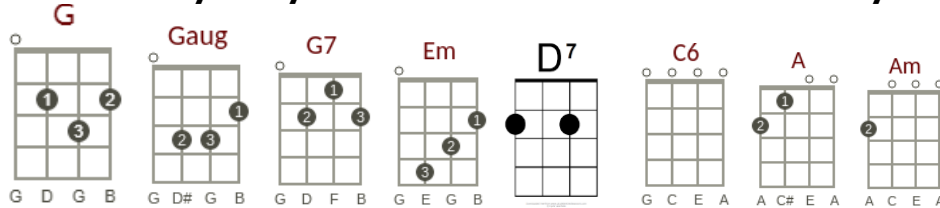

# Raining in My Heart

Artist: Buddy Holly Writers: Felice and Bordeaux Bryant

**Key:G 4/4 Strum D Du Du Du Tempo=115**

## Instrumental intro

The [G] sun is out, the [Gaug] sky is blue,  
there's [Em] not a cloud to [G7] spoil the view  
but it's [C] raining, [D7] raining in my [G] heart [D7]

The [G] sun is out, the [Gaug] sky is blue,  
there's [Em] not a cloud to [G7] spoil the view  
but it's [C] raining, [D7] raining in my [G] heart [D7]

I [G] tell my blues they [Gaug] mustn't show  
but [Em] soon these tears are [G7] bound to flow,  
'cause it's [C] raining, [D7] raining in my [G] heart [D7]

(Play only) [G]/// [Gaug]/// [Em]/// [G7]///  
(sing) it's [C] raining,.. [D7] raining in my [G] heart [D7]  
(Play only) [G]/// [Gaug]/// [Em]/// [G7]///  
(sing) it's [C] raining, [D7] raining in my [G] heart [G]