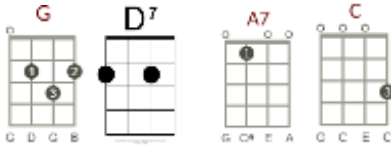

# Ramblin' Rose

Artist: Nat King Cole/Slim Whitman writer: Noel Sherman, Joe Sherman

key: G, 4/4 Strum. D Du D uDu. Voice starts on D

## Intro:

[G] [G] [G!]

Ramblin' [D7] Rose, ramblin' [G] Rose,  
Why you [A7] ramble, no one [D7] knows.  
[G7!] Wild[G7!] and [C] wind-blown, that's how [G] you've grown.  
Who can [D7] cling to a ramblin' [G] rose? - [C]-[G]

Ramble [D7] on, ramble [G] on.  
When your [A7] ramblin' days are [D7] gone.  
[G7!] Who [G7!] will [C] love you, with a [G] love true?  
Who can [D7] cling to a ramblin' [G] rose? - [C]-[G]

Ramblin' [D7] Rose, ramblin' [G] Rose,  
Why I [A7] want you, heaven [D7] knows.  
[G7!] Though [G7!] I [C] love you, with a [G] love true,  
Who can [D7] cling to a ramblin' [G] rose? - [C]-[G]

Ramblin' [D7] Rose, ramblin' [G] Rose,  
Why I [A7] want you, heaven [D7] knows.  
[G7!] Though [G7!] I [C] love you, with a [G] love true,  
Who can [D7] cling to a ramblin' [G] rose? - [C]-[G]

Ramblin' [D7] Rose, ramblin' [G] Rose,  
Why you [A7] ramble, no one [D7] knows.  
[G7!] Wild[G7!] and [C] wind-blown, that's how [G] you've grown.  
Who can [D7] cling to a ramblin' [G] rose? - [C]-[G]- [G!]