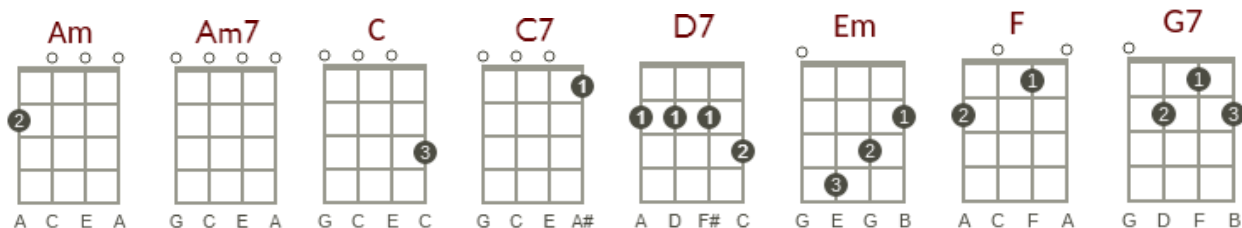

Rockin' Around The Christmas Tree

(Johnny Marks)

Key: C

Time: 4/4

Artist: Brenda Lee

Intro: **[G7] [G7] [G7] [C!] [G7!]**

[C] Rockin' around the Christmas tree, at the **[G7]** Christmas party hop
[G7] Mistletoe hung where you can see every couple tries to **[C]** stop

[C] Rockin' around the Christmas tree, let the **[G7]** Christmas spirit ring.
[G7] Later we'll have some pumpkin pie, and we'll do some carol-**[C]**ling / **[C7] //**

[F] You will get a sentimental **[Em]** feeling when you hear...
[Am] Voices singing, **[Am7]** "Let's be jolly".
[D7] Deck the halls with **[G7]** boughs of holly. **[G7] //// ////**

[C] Rockin' around the Christmas tree, have a **[G7]** happy holiday.
[G7] Everyone dancing merrily in the new old fashioned **[C]** way. / **[C7] //**

[F] You will get a sentimental **[Em]** feeling when you hear...
[Am] Voices singing, **[Am7]** "Let's be jolly".
[D7] Deck the halls with **[G7]** boughs of holly. **[G7] //// ////**