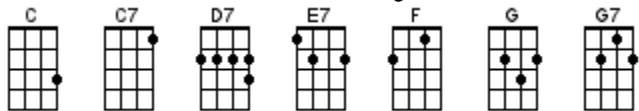

Show Me The Way To Go Home *(Andy's Version)*

Key of C 4/4 Time

INTRO: 1 2 3 4 Strum DDDuD *(Or Andy on the Banjolele will start if present)*

Oh [C] show me the way to go [C7] home

I'm [F] tired and I want to go to [C] bed

I [C] had a little drink about an hour ago

And it's [D7] gone right to my [G7] head

Where[C]ever I may [C7] roam

On [F] land or sea or [E7] foam

You can [C] always hear me singing this song

[G7] Show me the way to go [C]↓ home [G7]! [C]!

[C] Show me the way to go [C7] home

I'm [F] knackered and I want to go to [C] bed

I [C] had a bit of booze about an hour ago

And it's [D7] gone right to my [G7] head

Where[C]ever I may [C7] stroll

To the pub [F] or to the [E7] dole

Where[C]ever I may [C7] roam

On [F] land or sea or [E7] foam

You can [C] always hear me singing this song

[G7] Show me the way to go [C]! home, *(Then slowing down for the last line)*

YES [G7] Show me the way to go [C]! home [G7]! [C] and tremolo this last C Chord