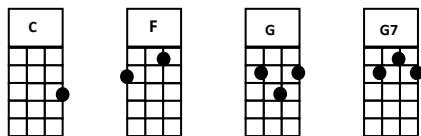

# SILENT NIGHT /N C

3/4 TIME

STRUM: D Du D

**PICKING:** Down the frets, EACH STRING, then back up  
**TIMING:** 1 & 2 & 3 &  
**FINGERING:** Thumb, index, middle, ring, middle, index

[C] [F] [G] [G7]

[C] GCEC [F] ACFA [G] GDGB [G7] GDFB

PICKING INTRODUCTION and for first Verse: [C] 1&2&3& 1&2&3& 1&2&3& 1&2&3&

Voice starts on G

## VERSE 2

HANDBELLS

[C] SILENT NIGHT, HOLY NIGHT  
[G] SHEPHERDS QUAKE [C] AT THE SIGHT  
[F] GLORIES STREAM FROM [C] HEAVEN AFAR  
[F] HEAV'NLY HOSTS SING [C] ALLELUIA  
[G7] CHRIST THE SAVIOUR IS [C] BORN  
[C] CHRIST THE [G7] SAVIOUR IS [C] BORN finish with one [C] arpeggio)

## VERSE 3

Neil solo  
With  
ukuleles  
picking

[C] SILENT NIGHT, HOLY NIGHT  
[G] SON OF GOD [C] LOVE'S PURE LIGHT  
[F] RADIANT BEAMS FROM [C] THY HOLY FACE  
[F] WITH THE DAWN OF RE-[C] DEEMING GRACE  
[G7] JESUS LORD AT THY [C] BIRTH  
[C] JESUS [G7] LORD AT THY [C] BIRTH