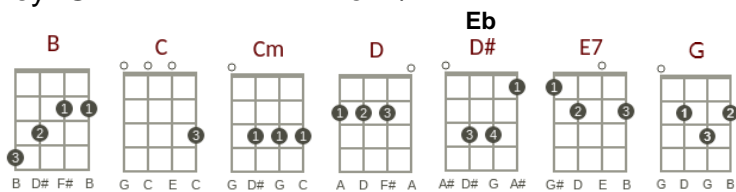

Somewhere In My Heart

(Roddy Frame)

Key: G

Time: 4/4

Artists: Aztec Camera

(Strum D DuDuDu)

Intro: [E7!] [E7!] [D!] [D!] [D!] [C!] [C!] [C!]

[G] Summer in the city where the air is still. A baby being born to the overkill
[C] Who cares what people say. We walk down love's motorway
A [G] vision of love wearing boxing gloves, and singing hearts and flowers

[C] Somewhere in my heart there is a [B] star that shines for you
[C] Silver splits the blue, [G] Love will see it through
And [C] somewhere in my heart there is the [B] will to set you free
[C] All you've got to [Cm] be is [G] true