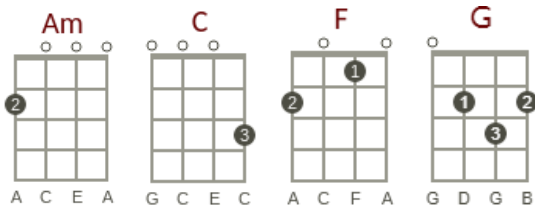

# Stand By Me

Ben E. King

Strum - **D Du uDu**  
Tempo slow/medium

## Intro: Bass riff

G	----- ----- ----- ----- ----- -----0-0- -----0----- -----0-----
D	----- ----- ----- ----- -----2-3-3- -----3-2----- -----2----- -----2-----
A	--2-3-3- -2-3-3- -3-2-0-0- -3-2-0-0- -0----- ----- -----3-3- -----3-3-
E	-3----- 3----- ----- ----- ----- ----- ----- -----
	<b>[C!] [C!] [Am!] [Am!] [F!] [G!] [C!]</b>

When the **[C]<sup>x2</sup>** night has come, **[Am]<sup>x2</sup>** and the land is dark  
 And the **[F]** moon is the **[G]** only light we **[C]<sup>x2</sup>** see.  
 No I **[C]<sup>x2</sup>** won't be afraid. No I **[Am]<sup>x2</sup>** won't be afraid,  
 Just as **[F]** long as you **[G]** stand, stand by **[C]** me.

## Instrumental: (Play twice)

	<b>[C]<sup>x2</sup></b>	<b>[Am]<sup>x2</sup></b>	<b>[F]</b>	<b>[G]</b>	<b>[C]<sup>x2</sup></b>
A	-----5-7-5-----	-----	-----	-----	-----7-5-----
E	--5-7-8-----8-7-5--7-8-7-5--5-5-----5-----7-----8--				
C	-7-----	-----7-5--7-----			
G	-----				