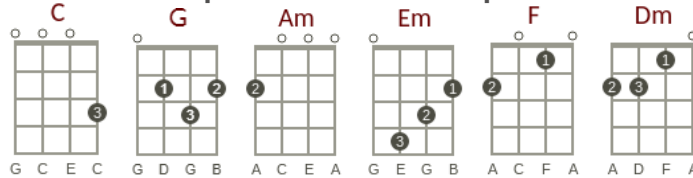

Streets of London

artist:Ralph McTell writer:Ralph McTell

key:C, 4/4 Strum DDuDuDu. Or 4/4pick

Intro: [C] [G] [Am] [Em] [F]C [Dm] [G] [G]

[C] Have you seen the [G] old man in the [Am] closed-down [Em] market
[F] Kicking at the [C] paper with his [Dm] worn out [G] shoes?
[C] In his eyes you [G] see no pride [Am] and held loosely [Em] at his side
[F] Yesterday's [C] paper telling [G7] yesterday's [C] news

Chorus

So [F] how can you [Em] tell me you're [C] lone [G][Am]ly,
[D] And say for [D7] you that the sun don't [G] shine? [G7]
[C] Let me take you [G] by the hand and
[Am] lead you through [Em] the streets of London
[F] I'll show you [C] something to [G] make you change your [C] mind

Chorus

So [F] how can you [Em] tell me you're [C] lone [G] [Am]ly,
[D] And say for [D7] you that the sun don't [G] shine? [G7]
[C] Let me take you [G] by the hand and
[Am] lead you through [Em] the streets of London
[F] I'll show you [C] something to [G] make you change your [C] mind

Chorus

So [F] how can you [Em] tell me you're [C] lone[G] [Am]ly,
[D] And say for [D7] you that the sun don't [G] shine? [G7]
[C] Let me take you [G] by the hand and
[Am] lead you through [Em] the streets of London
[F] I'll show you [C] something to [G] make you change your [C] mind