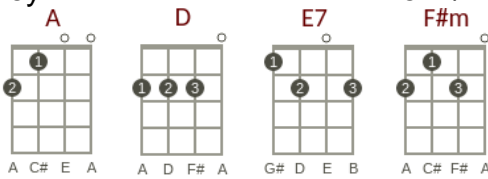

# Sweet Caroline

(Neil Diamond)

Artist: Neil Diamond

Key: A

Time: 4/4

(Strum D DuDuDu)

Intro: [A]<sup>2</sup> [D]<sup>2</sup> [E7] [D] [E7]  
A|-----0-----0-----0-----0-----0-----4-----2---  
E|----0----0----0-----0-2--0-2-0--2-0--2-4--2-4-----4-----  
C|-1-2--1-2--2-1--2-1--2-----2-----2-----2-----2-----

[A]<sup>2</sup>// Where it began, [D]<sup>2</sup>// I can't begin to know it  
[A]<sup>2</sup>// But then I know It's growing [E7]<sup>2</sup> strong  
[A]<sup>2</sup>// Was in the spring, [D]<sup>2</sup>// and spring became a summer  
[A]<sup>2</sup>// Who'd have believed you'd come a-[E7]<sup>2</sup>long

[A]<sup>2</sup> Warm, [F#m]<sup>2</sup> Touching warm [E7]<sup>2</sup> Reaching out,  
[D]<sup>2</sup> Touching me, Touching [E7] you [E7]// [D!] [E7!]

[A] Sweet Caro-[D]<sup>3</sup>line, (ba ba bah)  
Good times never seemed so [E7] good (so good, so good) [E7]// [D!] [E7!]  
[A] I've been in-[D]<sup>3</sup>clined, (ba ba bah)  
To believe they never [E7] would, Oh [D] no no

Bridge: [A]<sup>2</sup> [D]<sup>2</sup> [E7] [E7]// [D!] [E7!]

Outro:

[A] Sweet Caro-[D]<sup>3</sup>line, (ba ba bah)  
Good times never seemed so [E7] good (so good, so good) [E7]// [D!] [E7!]  
[A] I've been in-[D]<sup>3</sup>clined, (ba ba bah)  
To believe they never [E7] would, [E7]// [D!] [E7!]  
[A] Sweet Caro-[D]<sup>3</sup>line, (ba ba bah)  
Good times never seemed so [E7] good (so good, so good) [E7]// [D!] [E7!]  
[A] I've been in-[D]<sup>3</sup>clined, (ba ba bah)  
To believe they never [E7] would, (slow down) [D] [A]