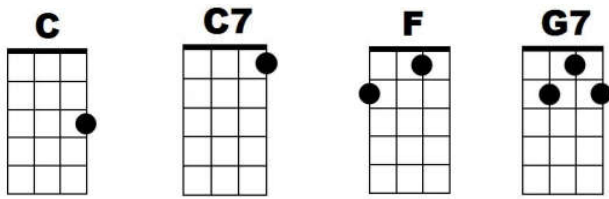

Swing low sweet chariot:

Strumming: D DuDuD
1 2&3&4

Intro: [C] 12[G7] 34 [C] 1234
[C] 12 [G7]34 [C] 123 swing

Voice starts on E

Tempo: slow lilting

chorus

[C] Swing | low sweet | [F] chari [C] ot | coming for to carry me | [G7] home

[C] Swing | low [C7] sweet | [F] chari [C] ot

| coming for to [G7] carry me | [C] home

Verse 1

[C] I | looked over Jordan and [F] | what did I [C] see

| coming for to carry me [G7] | home

[C] A | band of [C7] angels [F] | comin after [C] me

| coming for to [G7] carry me [C] | home

chorus

verse2

[C] If | you get there be [F] | fore I [C] do

| coming for to carry me [G7] | home

| [C] Tell all my [C7] friends that | [F] I'm a comin [C] too

| coming for to [G7] carry me | [C] home